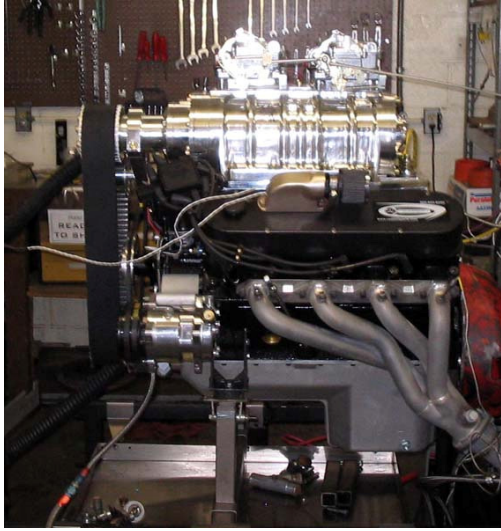

Shop Online @ www.cad500parts.com

December 2008 472/500/425 Catalog: \$5.00

Cad Company

8.2 Litre Performance Parts

Cad Company has been the originator of performance parts for the Cadillac 8.2 Litre engine for over 24 years. These parts and products are often copied, but hey . . . You know what they say about the most sincere form of flattery. Without the requests and support of CMD, some of the major manufacturer's products wouldn't have made it to the drawing board. Our development program has been in overdrive lately, continuing to bring you new products, and improve upon existing ones. We are devoted to providing the best parts, customer service, and technical support in the Cadillac performance parts business. We are always eager to hear ideas for improvements and new products, and will take all suggestions into consideration, so don't hesitate to call or e-mail with your requests.

We will continue as originators of 8.2 Litre performance parts . . . *C.H.*

The Flash - 35+ years of tire smoke

TM

Originators of 8.2 Liter Performance

Phone (505)823-9340 Fax (505)797-0627
Shop online @ www.cad500parts.com