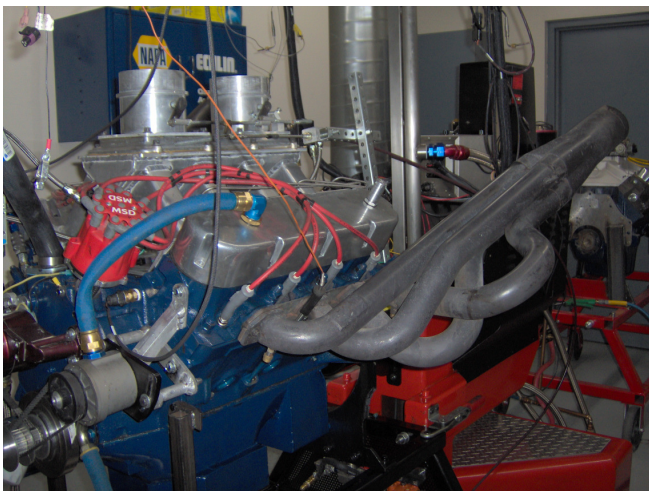

Shop Online @ www.cad500parts.com

December 2008 472/500/425 Catalog: \$5.00

Cad Company

8.2 Litre Performance Parts

Cad Company has been the originator of performance parts for the Cadillac 8.2 Litre engine for over 24 years. These parts and products are often copied, but hey . . . You know what they say about the most sincere form of flattery. Without the requests and support of CMD, some of the major manufacturer's products wouldn't have made it to the drawing board. Our development program has been in overdrive lately, continuing to bring you new products, and improve upon existing ones. We are devoted to providing the best parts, customer service, and technical support in the Cadillac performance parts business. We are always eager to hear ideas for improvements and new products, and will take all suggestions into consideration, so don't hesitate to call or e-mail with your requests.

We will continue as originators of 8.2 Litre performance parts . . . *C.H.*

The Flash - 35+ years of tire smoke

TM

Originators of 8.2 Liter Performance

Phone (505)823-9340 Fax (505)797-0627
Shop online @ www.cad500parts.com